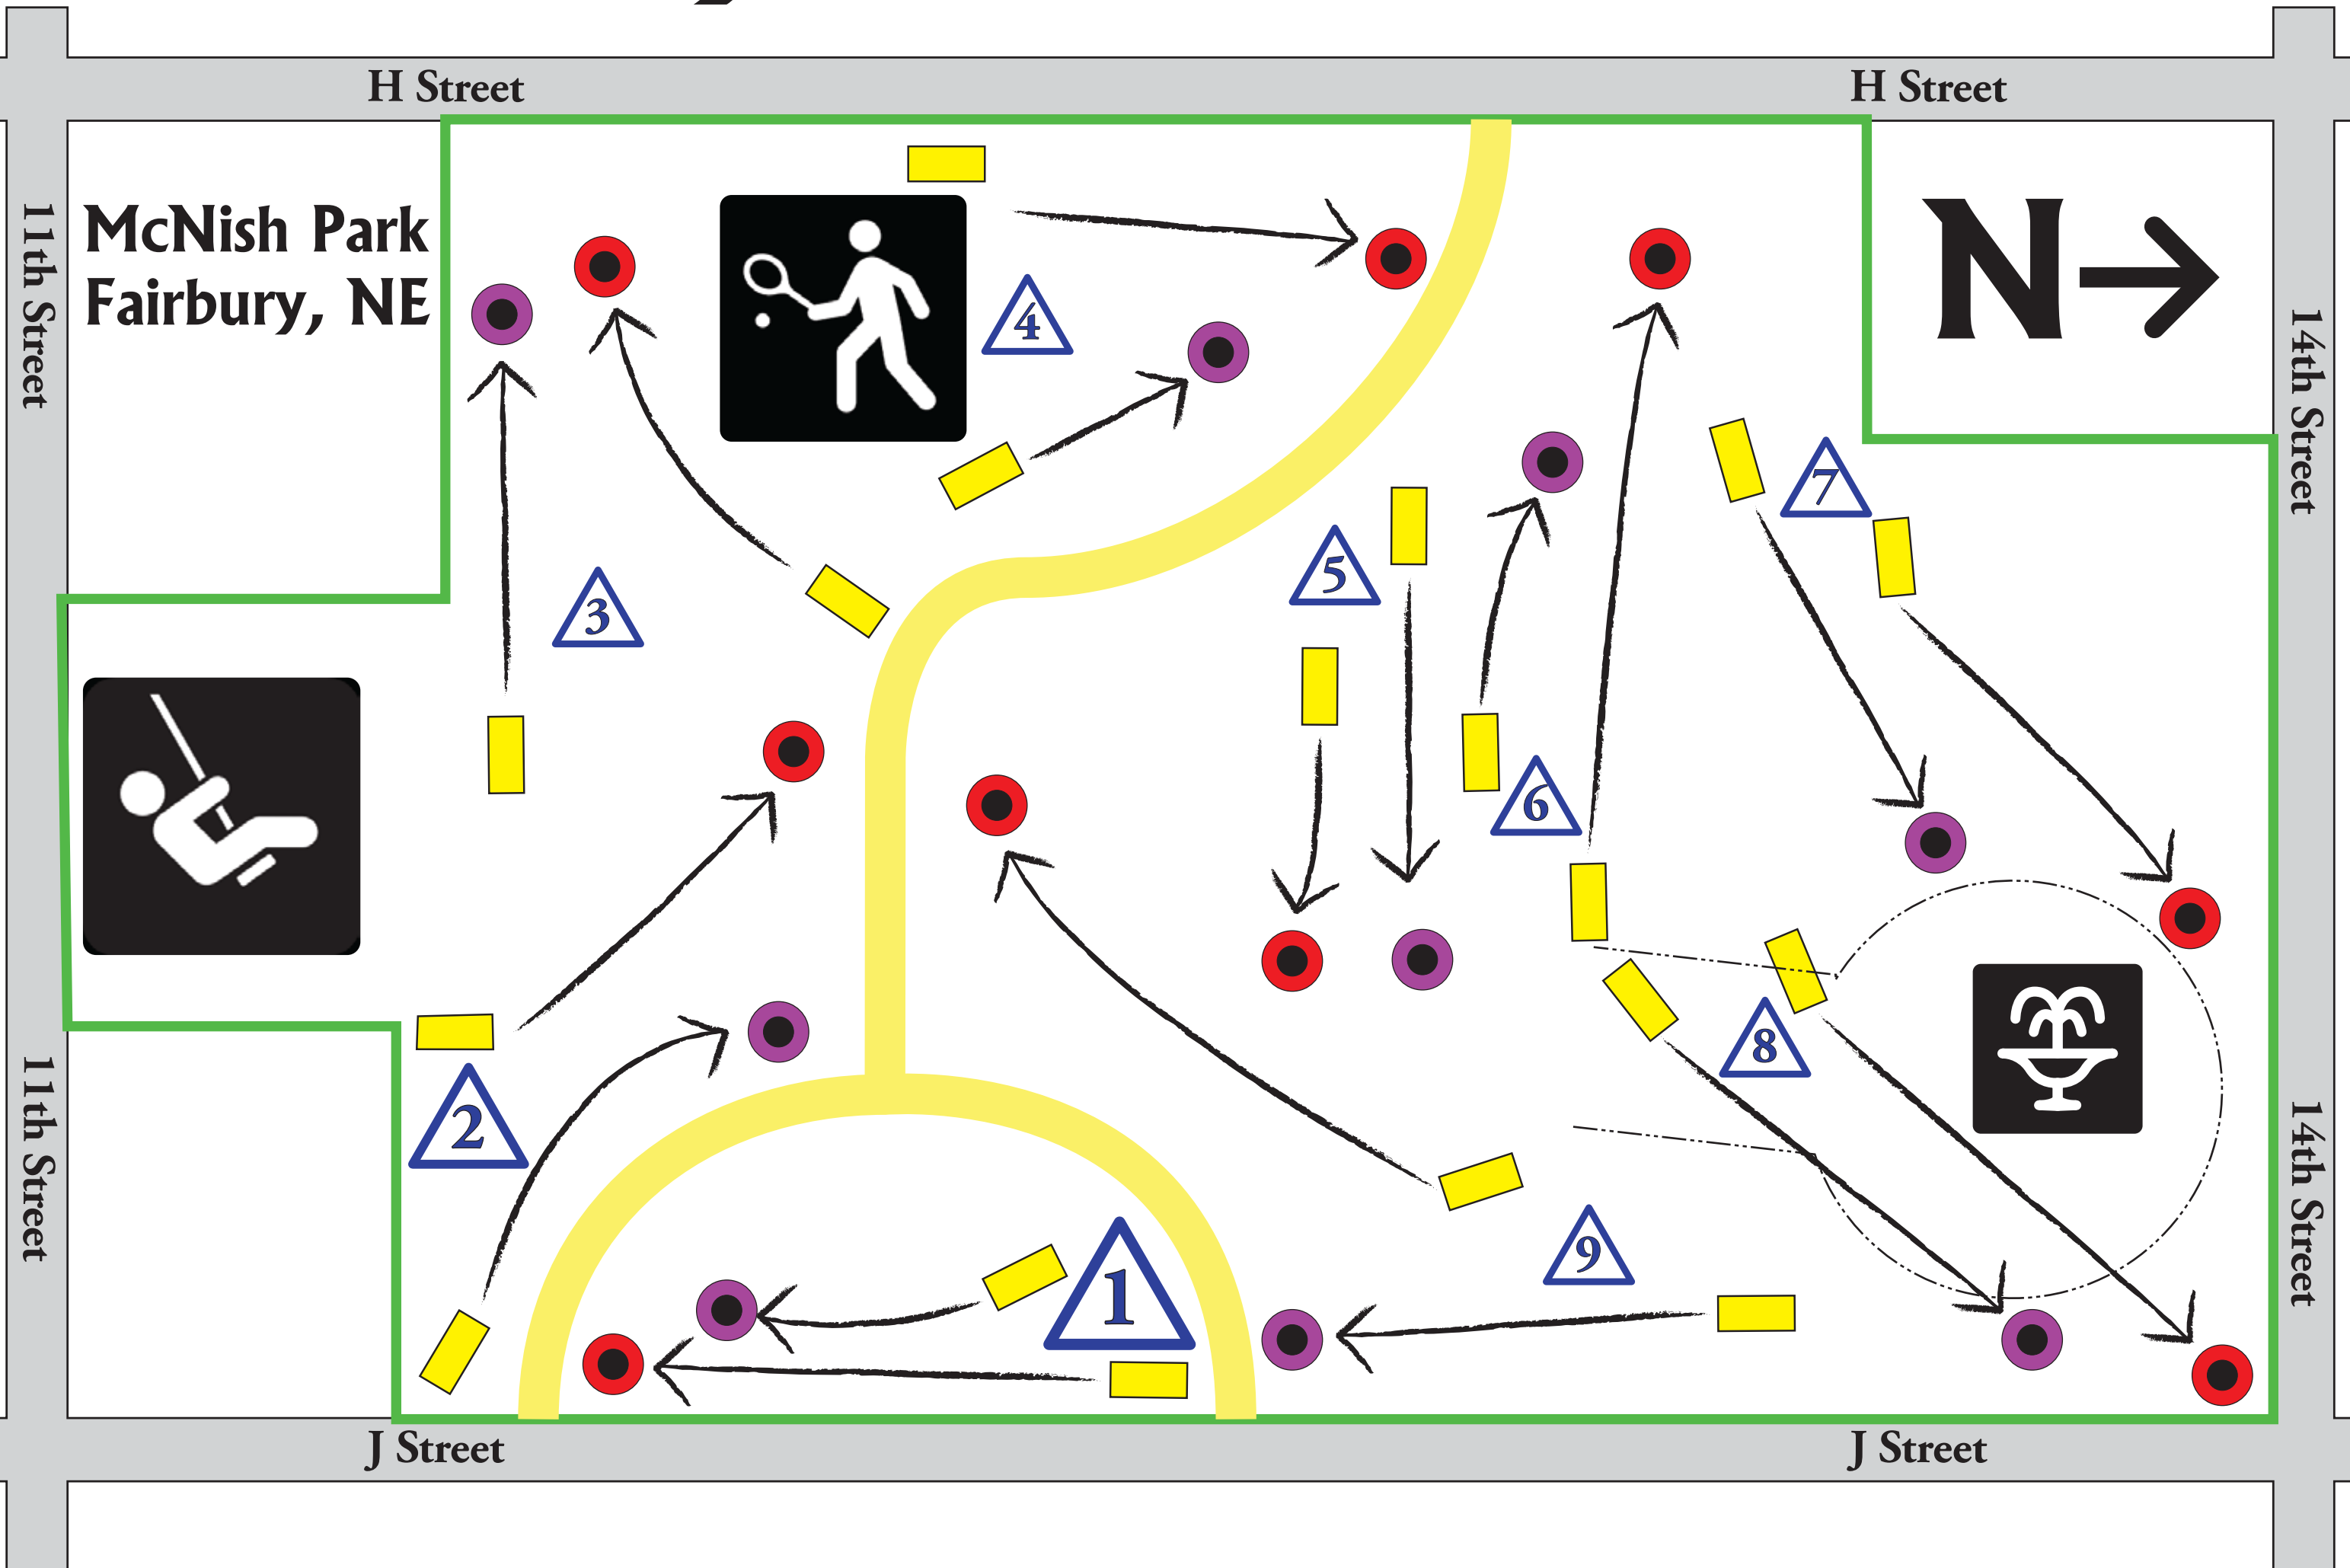

Fairbury Disc Golf Course

Map Key

- | | | | | | | | | | |
|--|----------|--|---------|--|--------------|--|---------------|--|------------|
| | Course A | | Hole | | In Park Road | | Property Line | | Fountain |
| | Course B | | Tee Box | | Streets | | Tennis Court | | Playground |